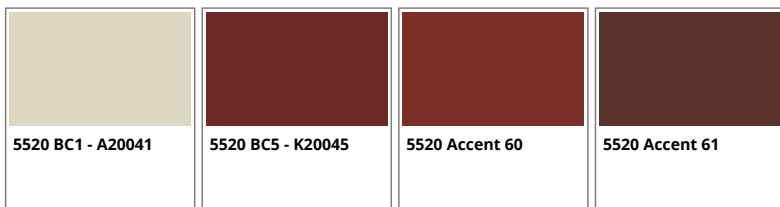

# RF5575417-R - chain dot brown

Repeat: 24.40 x 24.40 cm  
Size shown: 122.00 x 122.00 cm

**RECOLOURED**

## Palette: 5520

Colours are approximation only. Physical sample must be approved for ordering.  
All rights – intellectual or commercial – are fully reserved.  
Not to be manufactured by others than Ege Carpets A/S.