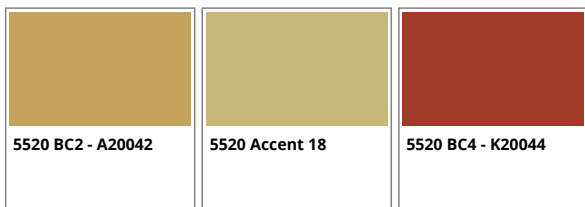

# RF5500846-R - organic leaf grey

Repeat: 195.10 x 195.10 cm

Size shown: 195.10 x 195.10 cm

**RECOLOURED**

## Palette: 5520

Colours are approximation only. Physical sample must be approved for ordering.  
All rights – intellectual or commercial – are fully reserved.  
Not to be manufactured by others than Ege Carpets A/S.