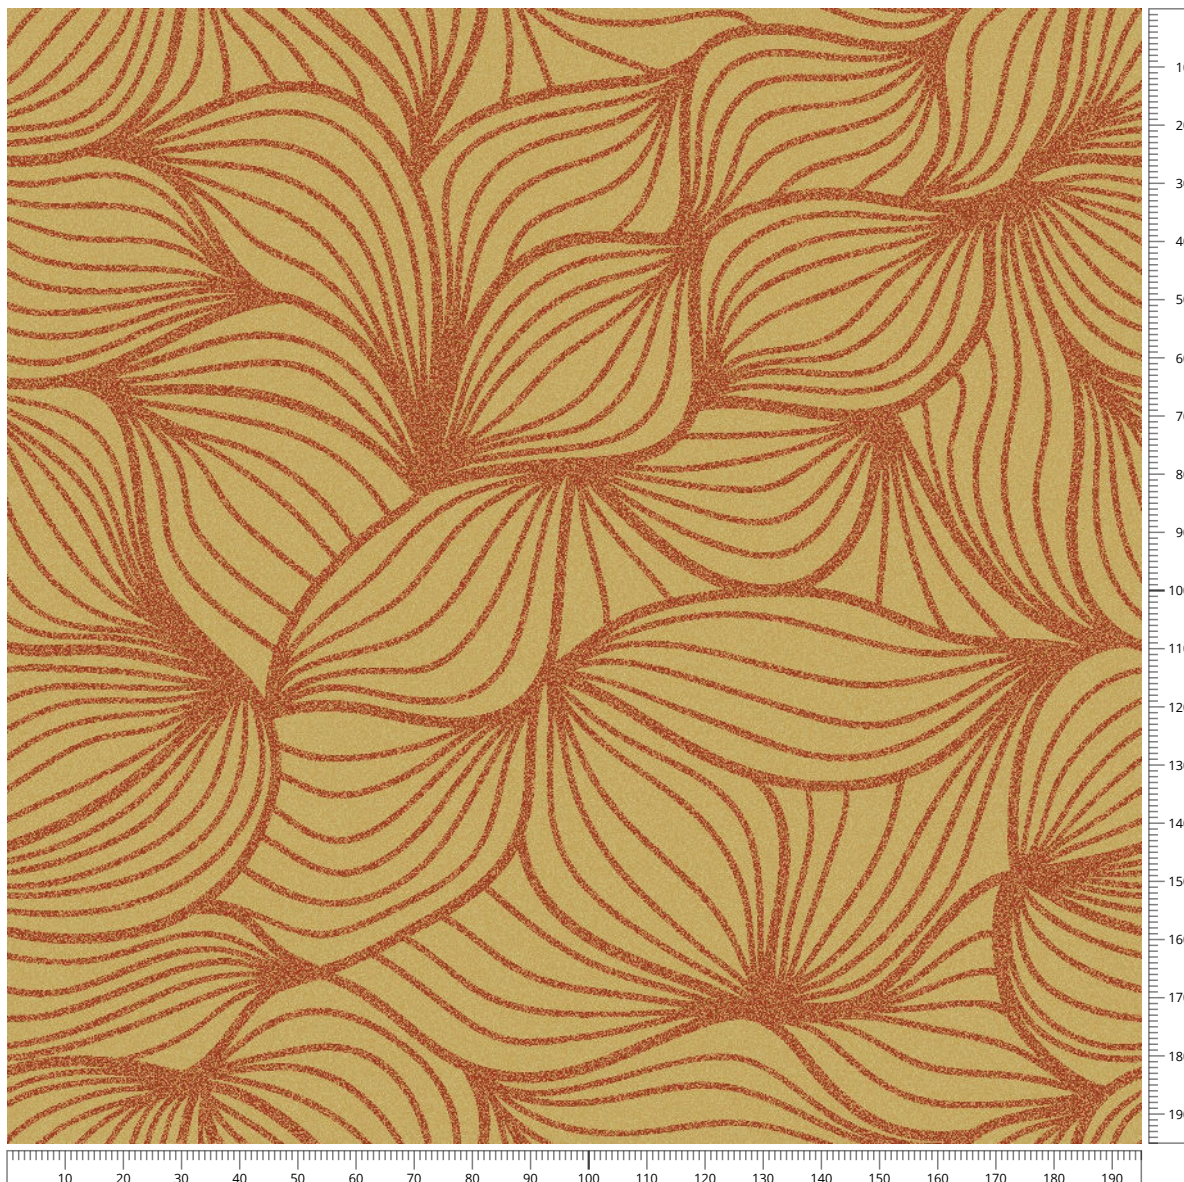

# RF5500846-R - organic leaf grey

Repeat: 195.10 x 195.10 cm

Size shown: 195.10 x 195.10 cm

**RECOLOURED**

## Palette: 5520

Colours are approximation only. Physical sample must be approved for ordering.  
All rights – intellectual or commercial – are fully reserved.  
Not to be manufactured by others than Ege Carpets A/S.