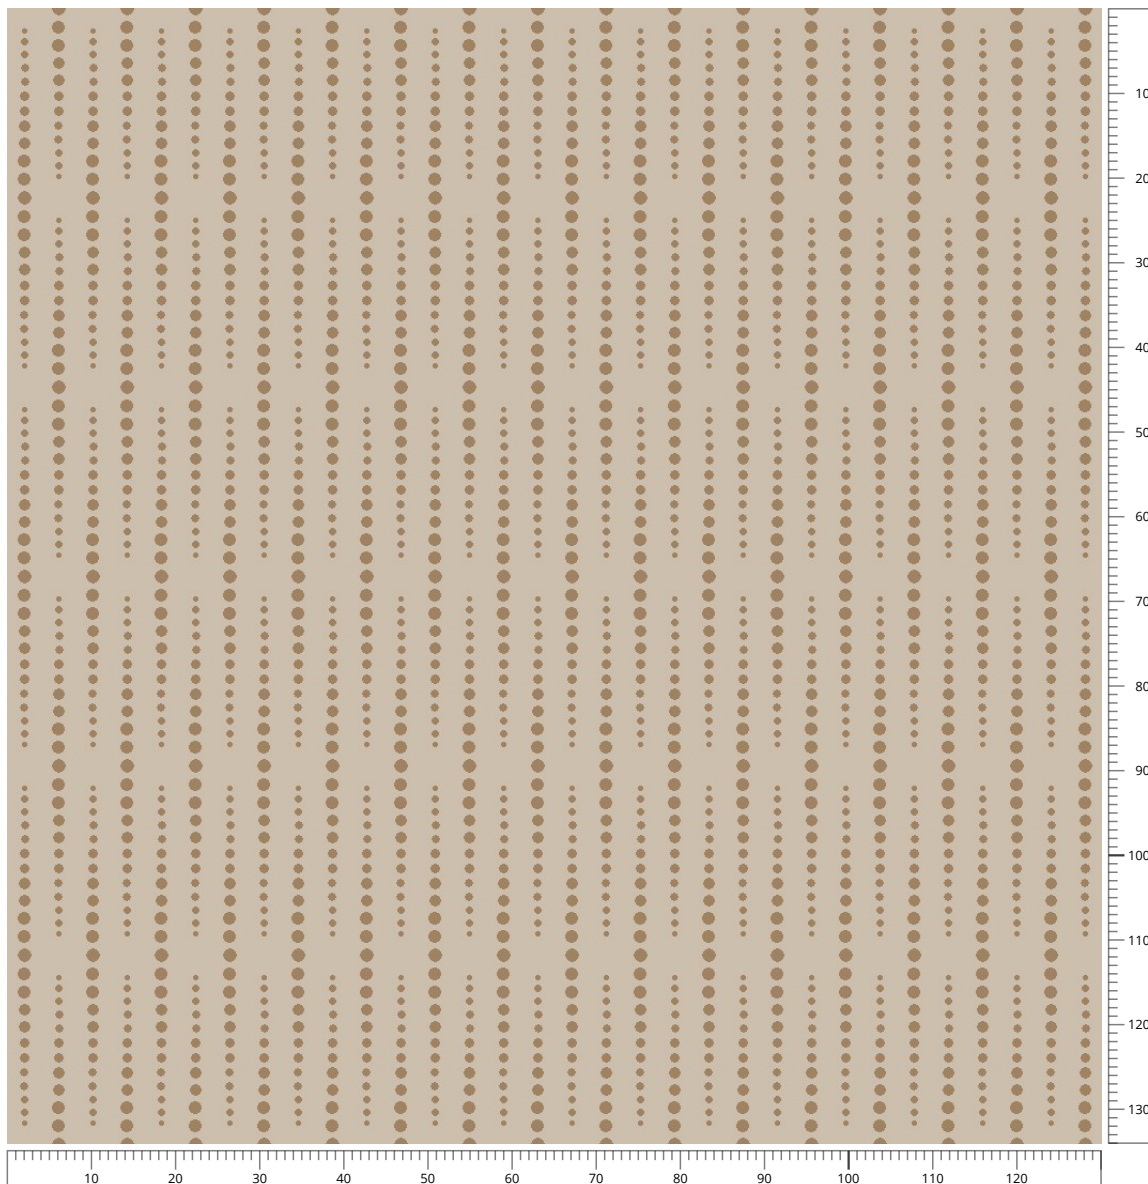

# RF52953721-R - dots on line grey

Repeat: 32.50 x 45.00 cm  
Size shown: 130.00 x 135.00 cm

**RECOLOURED**

## Palette: 80/20 Colourbox

Colours are approximation only. Physical sample must be approved for ordering.  
All rights – intellectual or commercial – are fully reserved.  
Not to be manufactured by others than Ege Carpets A/S.