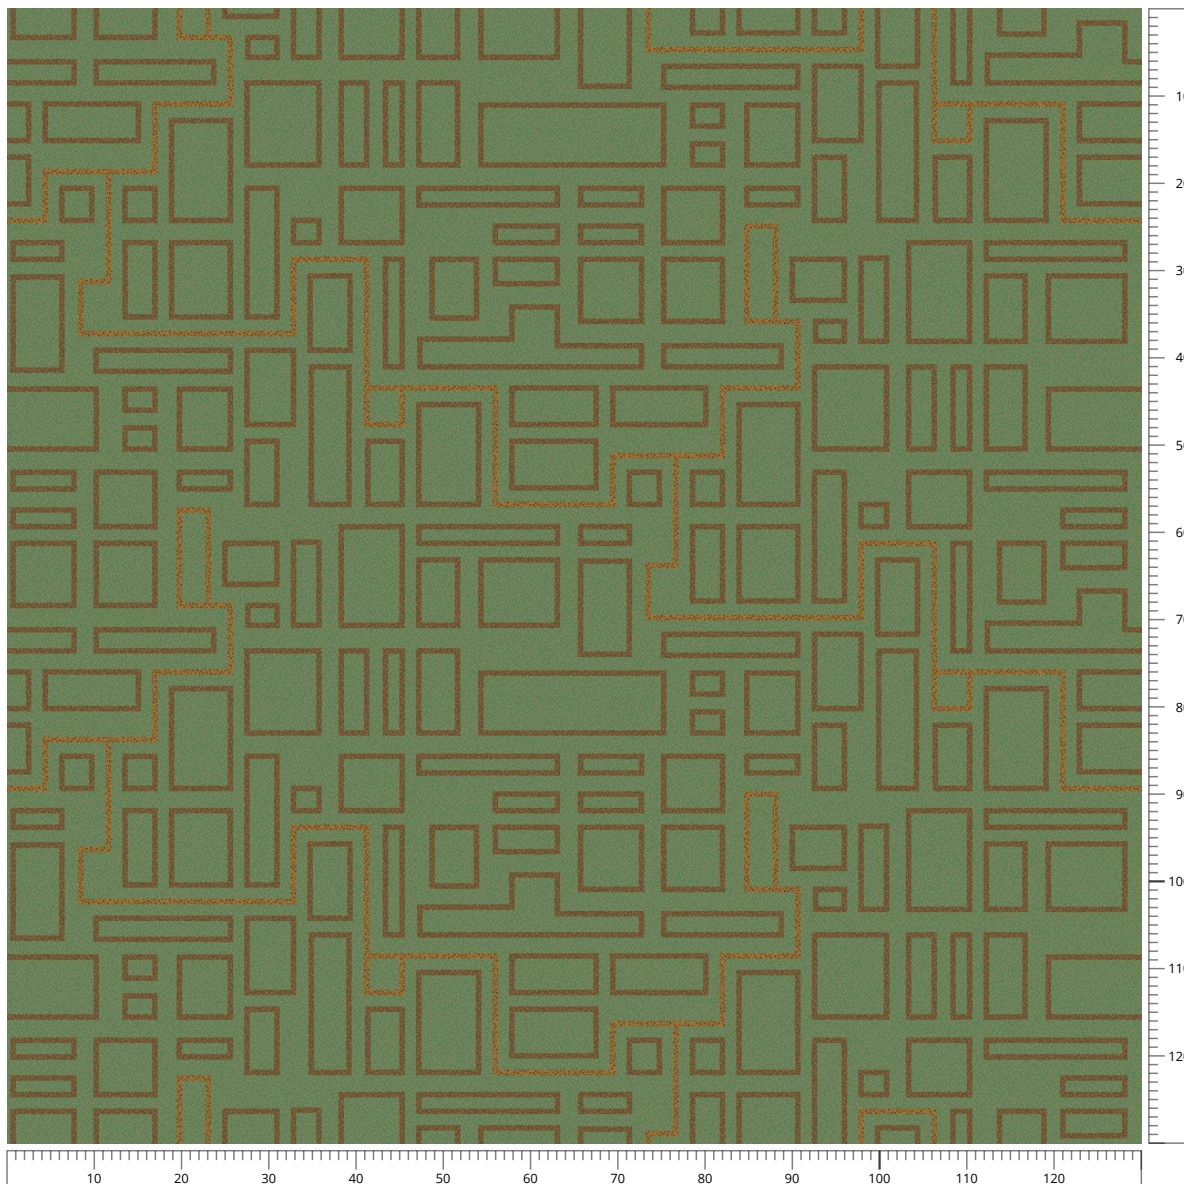

# RF52953802 - city network grey

Repeat: 130.00 x 65.00 cm  
Size shown: 130.00 x 130.00 cm

**RECOLOURED**

## Palette: 5520

Colours are approximation only. Physical sample must be approved for ordering.  
All rights – intellectual or commercial – are fully reserved.  
Not to be manufactured by others than Ege Carpets A/S.