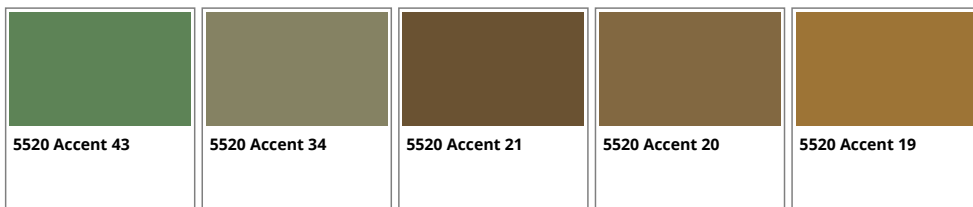

# RF52953802 - city network grey

Repeat: 130.00 x 65.00 cm  
Size shown: 130.00 x 130.00 cm

**RECOLOURED**

## Palette: 5520

Colours are approximation only. Physical sample must be approved for ordering.  
All rights – intellectual or commercial – are fully reserved.  
Not to be manufactured by others than Ege Carpets A/S.