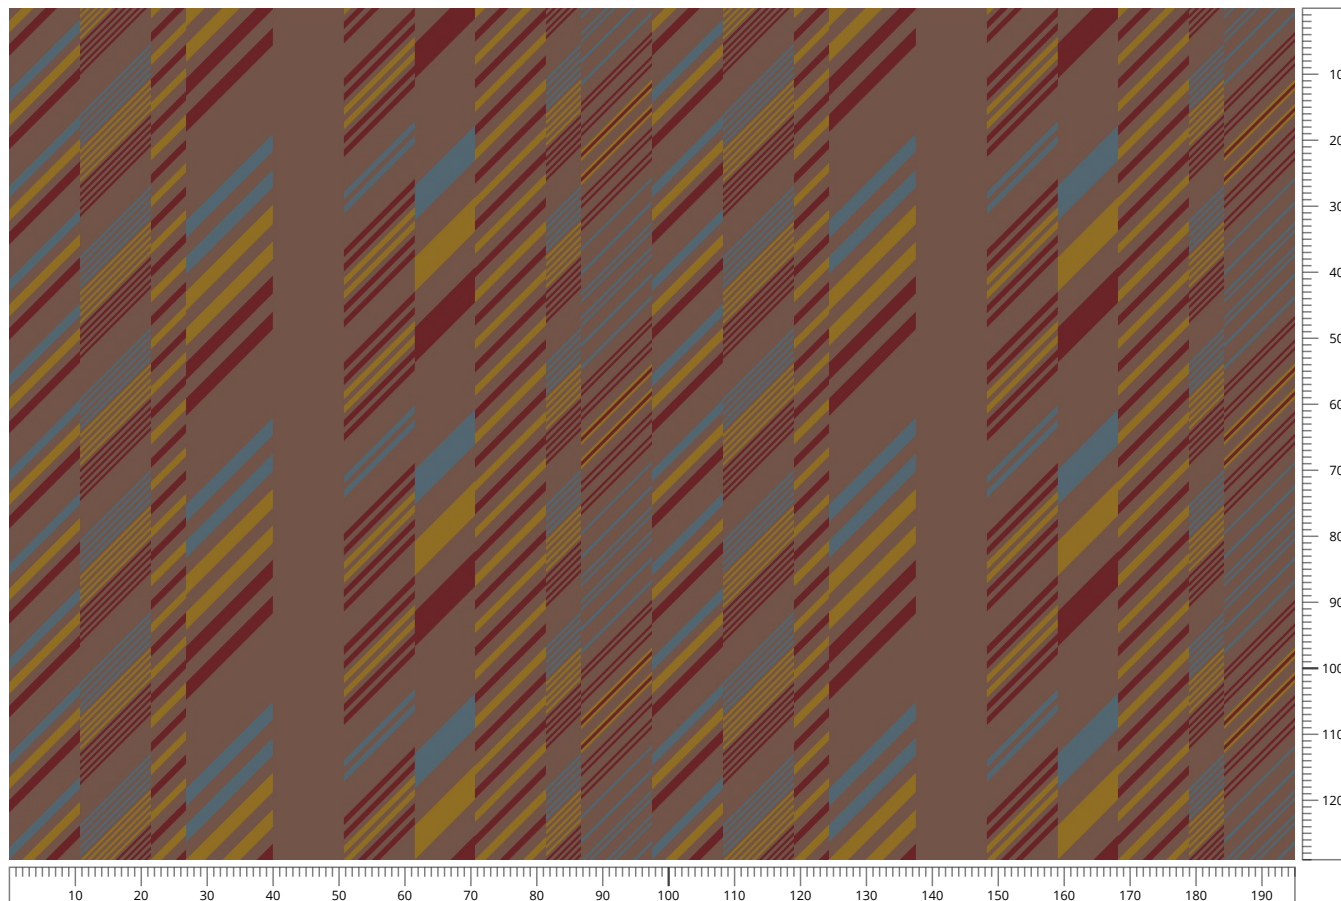

RF5500308 - necktie multi

Repeat: 97.80 x 43.20 cm
Size shown: 195.60 x 129.60 cm

RECOLOURED

Palette: 5500

Colours are approximation only. Physical sample must be approved for ordering.
All rights – intellectual or commercial – are fully reserved.
Not to be manufactured by others than Ege Carpets A/S.