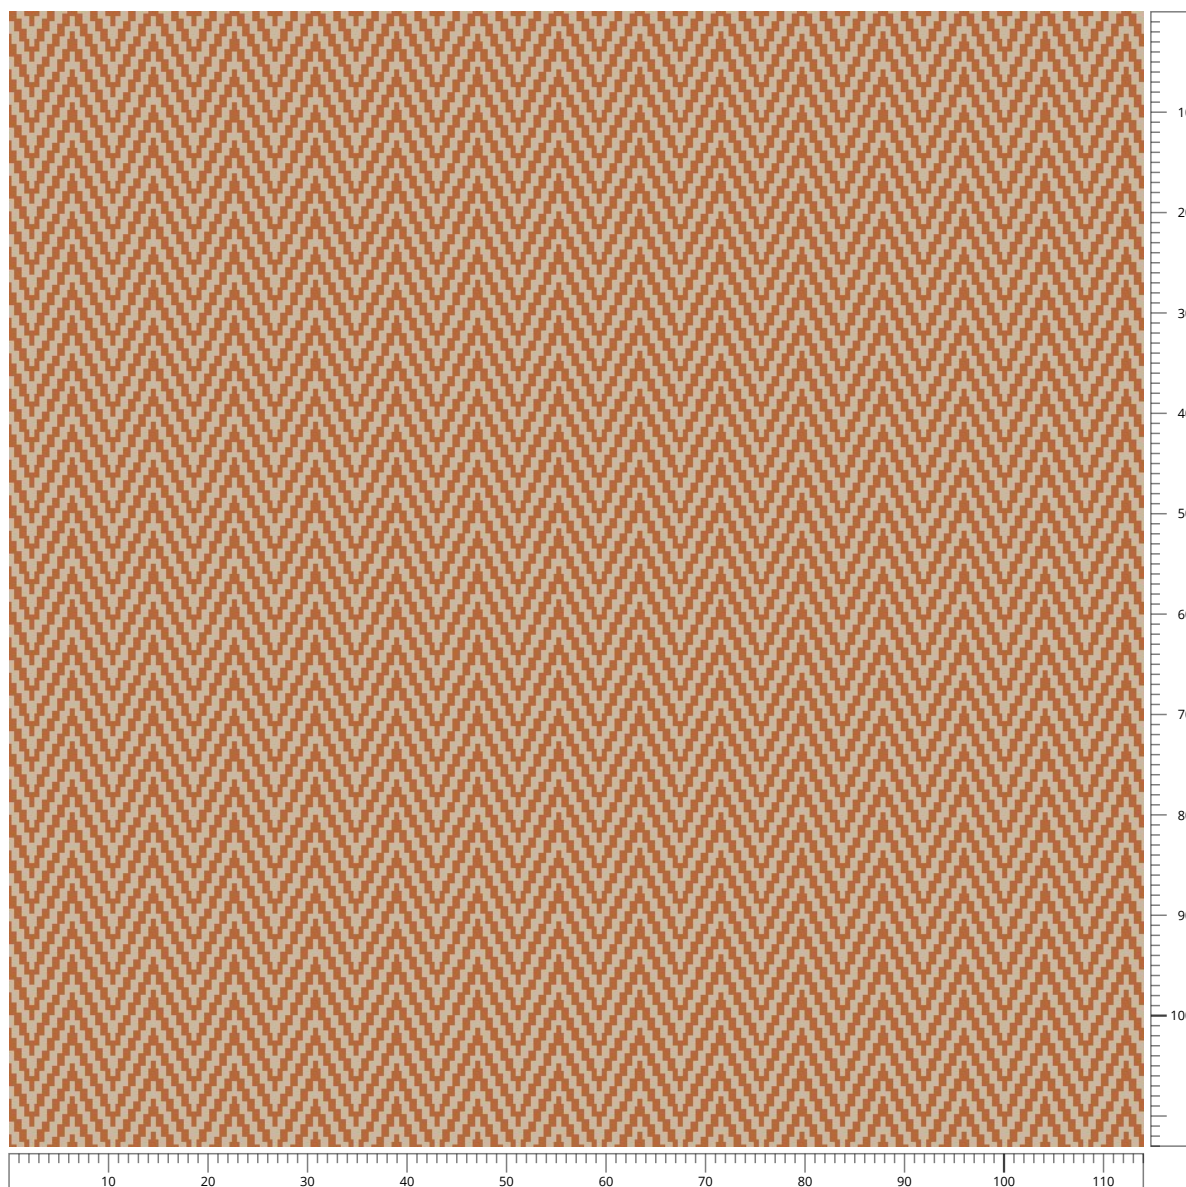

RF52203207 - herringbone grey

Repeat: 16.30 x 14.20 cm
Size shown: 114.10 x 113.60 cm

RECOLOURED

Palette: 5575

Colours are approximation only. Physical sample must be approved for ordering.
All rights – intellectual or commercial – are fully reserved.
Not to be manufactured by others than Ege Carpets A/S.